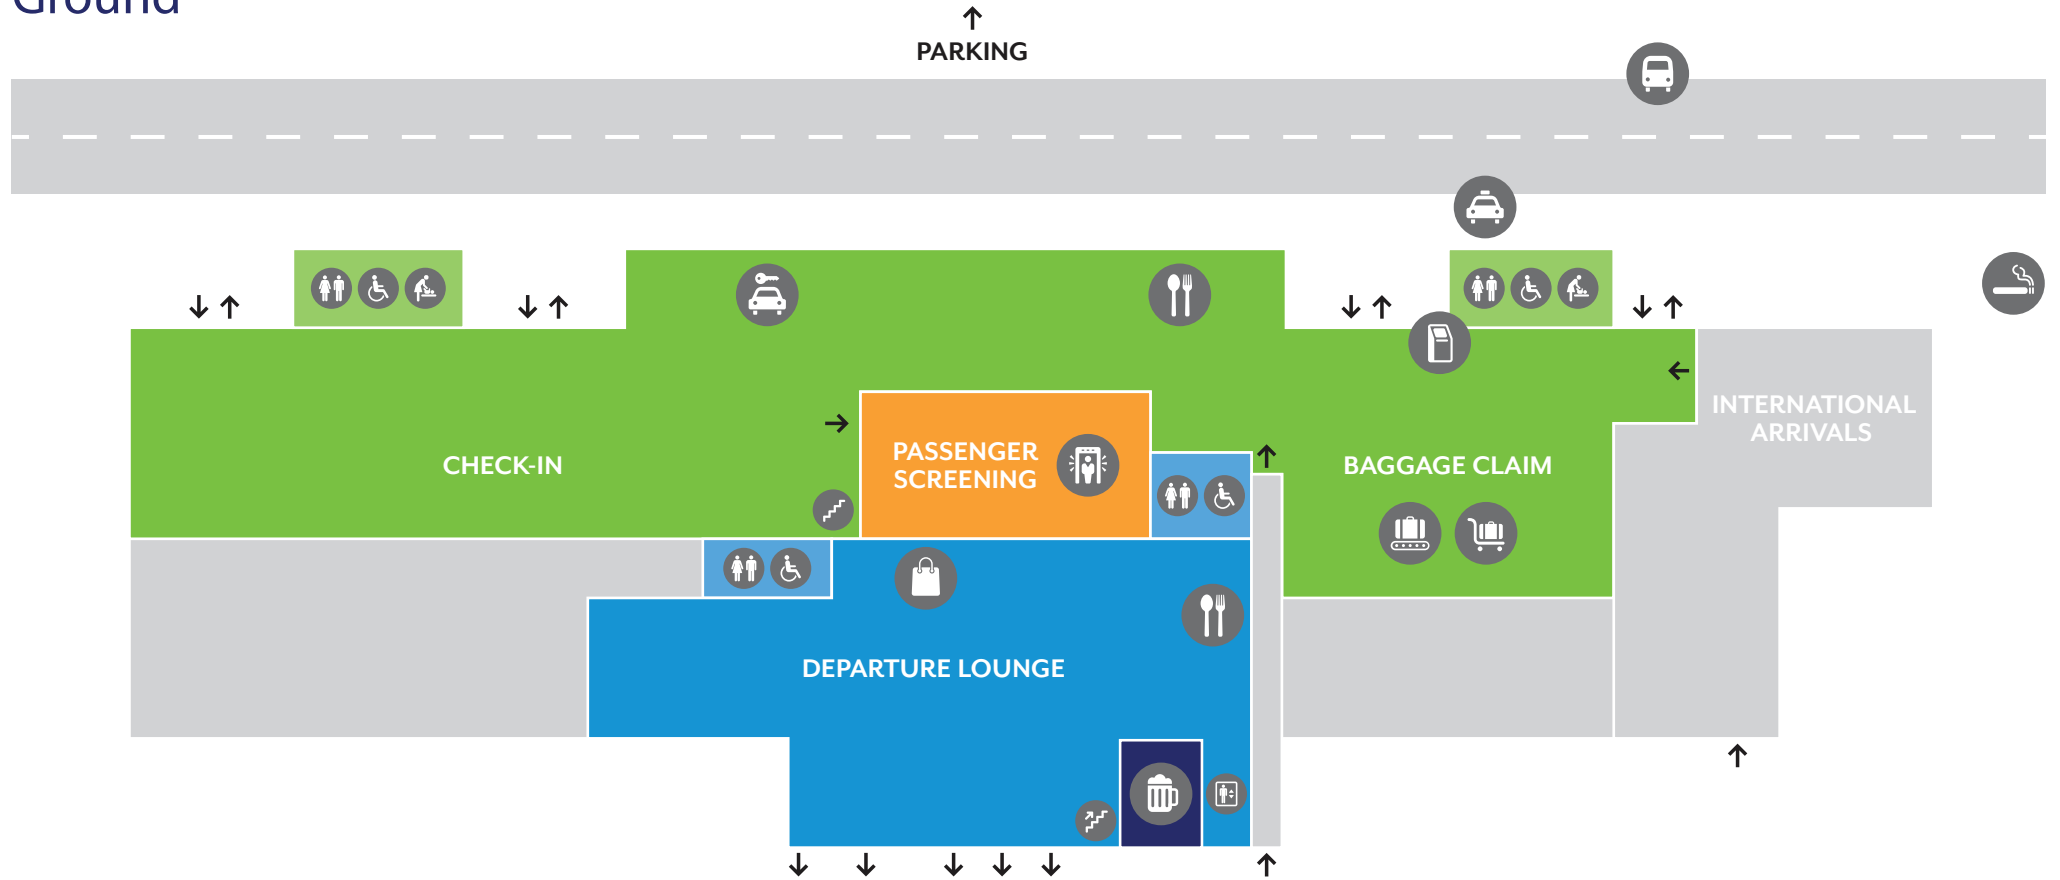

Rockhampton Airport

Terminal Map

Ground

- | | | | |
|---------------------|--|------------------|---------------------|
| Cafe/Bar | Toilets | Baggage Claim | Parking Pay Station |
| Passenger Screening | Disabled Toilets | Baggage Trolleys | Bus Stop |
| Retail Shopping | Parents Room | Car Rentals | Taxi Rank |
| Beer Garden | Stair & Lift Access to Airline Lounges | Smoking Area | |

Rockhampton Airport

Terminal Map

Level 1