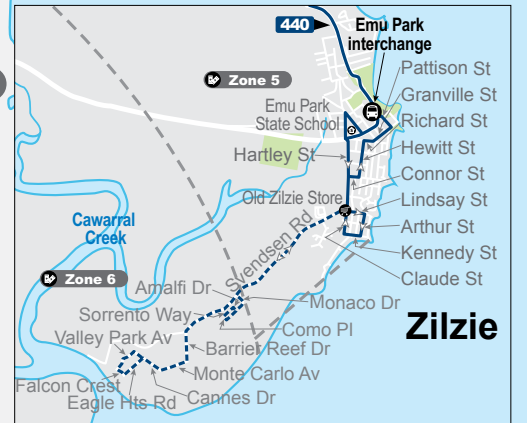

Stockland Rockhampton

The bus stop for Stockland Rockhampton is located in the shopping centre, not on Musgrave St.

Bolsover Street bus stop

Services to Gracemere, Yeppoon, Emu Park and Mt Morgan depart from stop B, outside Rockhampton Police Complex. Services for Rockhampton depart from stop A, outside the Bolsover Street car park.

440 Rockhampton to Zilzie via Yeppoon servicing airport, Central Queensland University, Yeppoon, Cooee Bay, Lammermoor, Rosslyn Bay, Mulambin Beach, Kinka Beach, Emu Park and Zilzie. Operates 7 days.

441 Rockhampton to Keppel Sands servicing Stockland Rockhampton, Nerimbera and Tungamull. Operates 5 days.

442 Rockhampton to Zilzie via Carrawal and Emu Park servicing Stockland Rockhampton, Limestone Creek and Iron Pot. Operates 5 days.

Key

- route 440
- - - 440 occasional
- route 441
- - - route 442
- train line and station
- shopping centre
- school
- educational institution
- hospital
- airport
- fare zone boundary
- S 4** map reference - see handheld timetable

Scale

Metres 625 1250

Rockhampton to Zilzie via Yeppoon

servicing airport, Central Queensland University, Yeppoon, Cooee Bay, Lammermoor, Rosslyn Bay, Mulambin Beach, Kinka Beach, Emu Park and Zilzie

Monday to Friday