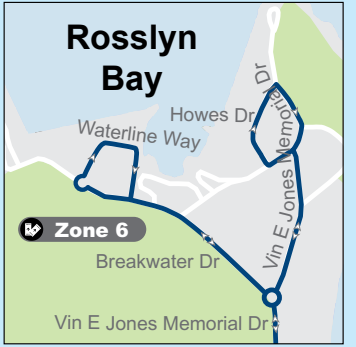

442 Rockhampton to Zilzie via Carrawal and Emu Park servicing Stockland Rockhampton, Limestone Creek and Iron Pot. Operates 5 days.

Key

- route 440
- - - 440 occasional
- route 441
- - - route 442
- train line and station
- shopping centre
- school
- educational institution
- hospital
- airport
- fare zone boundary
- S 4** map reference - see handheld timetable

Scale

Metres 625 1250

Rockhampton to Zilzie via Yeppoon

servicing airport, Central Queensland University, Yeppoon, Cooee Bay, Lammermoor, Rosslyn Bay, Mulambin Beach, Kinka Beach, Emu Park and Zilzie

Monday to Friday