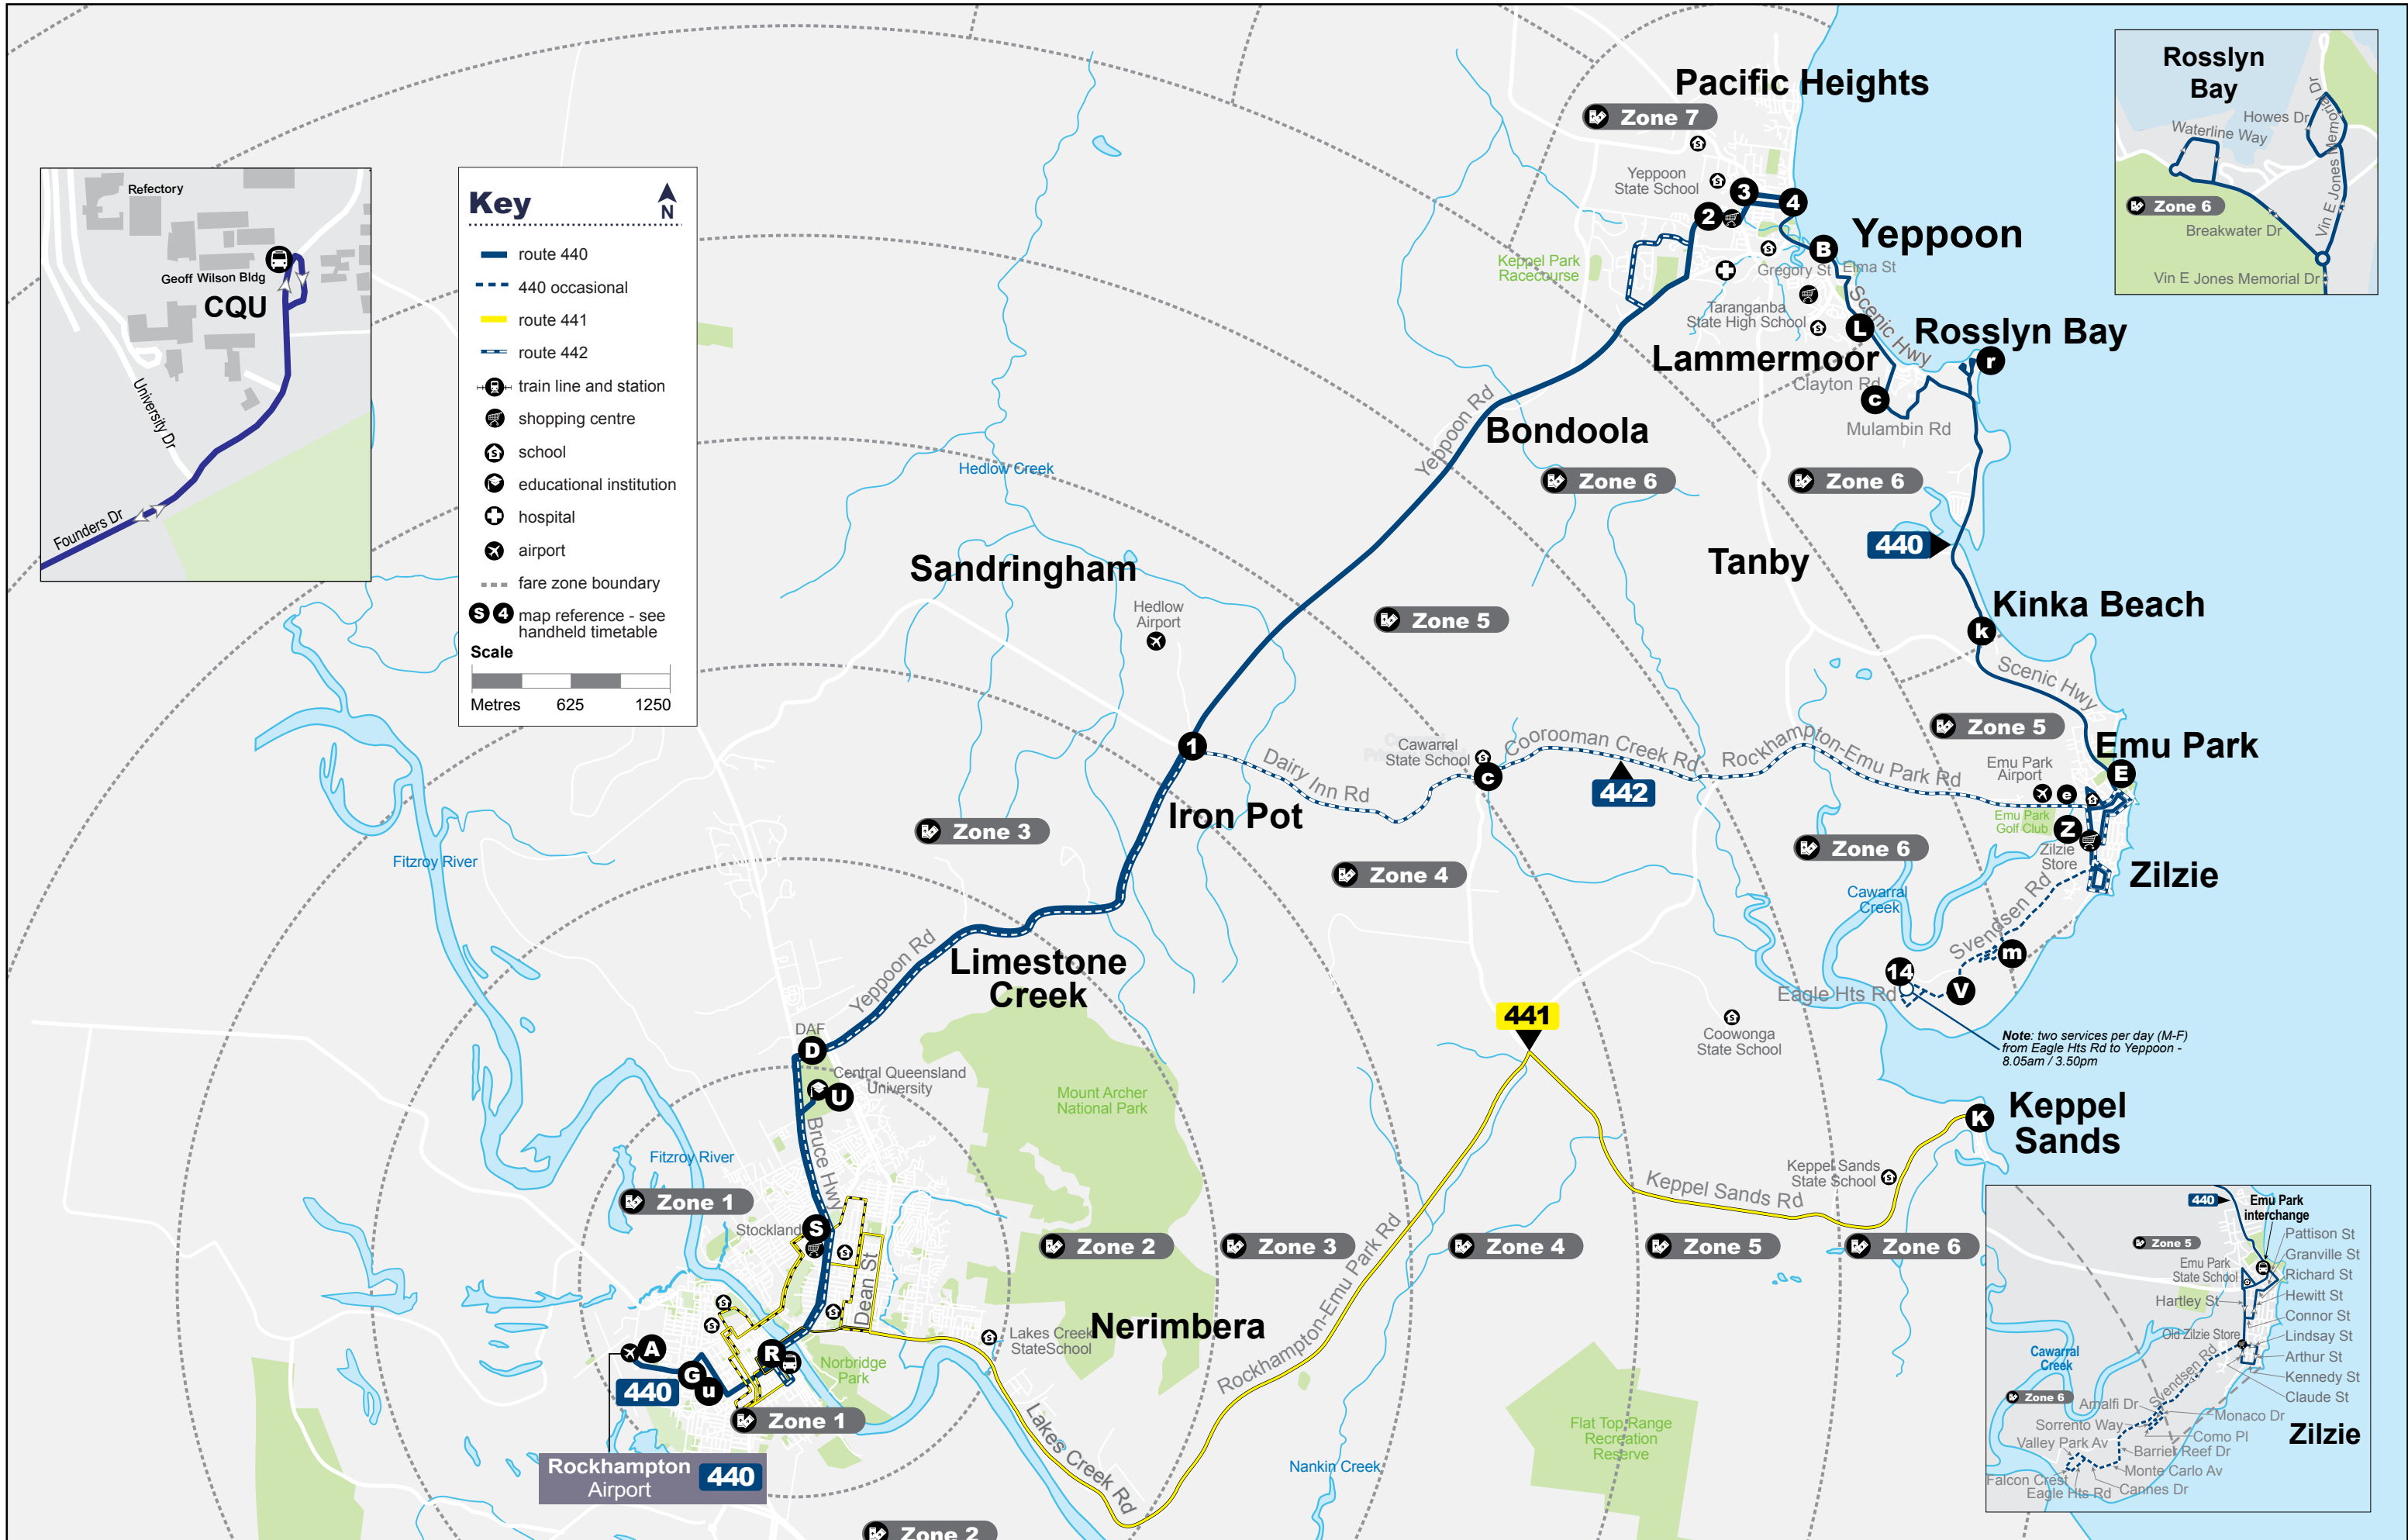

Key

- route 440
- - - 440 occasional
- route 441
- - - route 442
- train line and station
- shopping centre
- school
- educational institution
- hospital
- airport
- fare zone boundary
- **S 4** map reference - see handheld timetable

Scale

Metres 625 1250