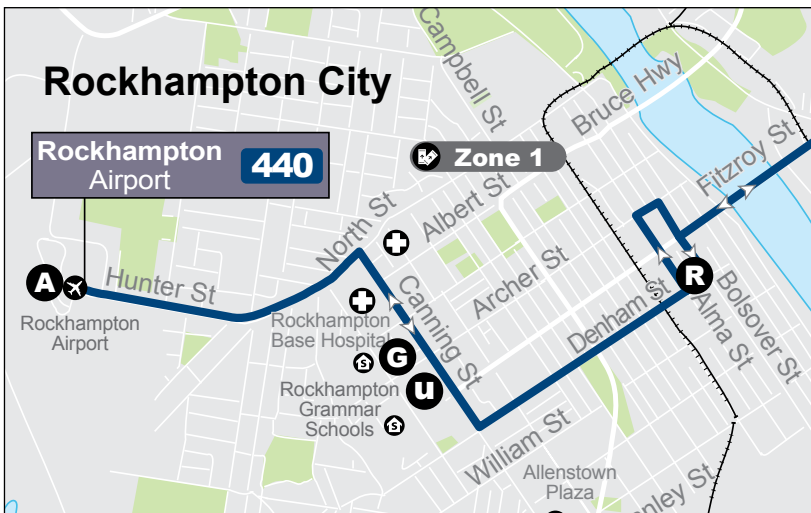

Saturday

map ref	Route number	440	440	440	440	440	440
		am	am	am	pm	pm	pm
A	Rockhampton Airport	.....	.....	9:24	12:54	.....	.....
R	Rockhampton Police Complex	6:54	7:34	9:39	1:09	3:34	6:30
S	Stockland Rockhampton	7:02	7:42	9:47	1:17	3:42	6:38
1	Yeppoon, Cawarral Rd	7:16	7:56	10:03	1:33	3:58	7:02
2	Yeppoon Central Shopping Centre	7:32	8:12	10:22	1:52	4:17	7:10
3	Yeppoon, Keppel Bay Plaza	7:36	8:16	10:26	1:56	4:21	7:13
4	Yeppoon, Hill St	7:39	8:19	10:29	1:59	4:24	7:15
B	Cooee Bay	7:44	8:24	10:34	2:04	4:29	7:20
L	Lammermoor	7:47	8:27	10:37	2:07	4:32	7:23
C	Lammermoor, Clayton Road	7:51	8:31	10:41	2:11	4:36	7:27
R	Rosslyn Bay	8:00	8:40	10:50	2:20	4:45	7:36
K	Kinka Beach	8:08	8:48	10:58	2:28	4:53	7:44
E	Emu Park	8:13	8:53	11:03	2:33	4:58	7:54

Sunday

map ref	Route number	440	440	440	440	440	440
		am	am	am	pm	pm	pm
R	Rockhampton Police Complex	6:54	7:34	9:44	1:09	.....	6:30
S	Stockland Rockhampton	7:02	7:42	9:52	1:17	.....	6:38
1	Yeppoon, Cawarral Rd	7:16	7:56	10:08	1:33	.....	7:02
2	Yeppoon Central Shopping Centre	7:32	8:12	10:27	1:52	4:17	7:10
3	Yeppoon, Keppel Bay Plaza	7:36	8:16	10:31	1:56	4:21	7:13
4	Yeppoon, Hill St	7:39	8:19	10:34	1:59	4:24	7:15
B	Cooee Bay	7:44	8:24	10:39	2:04	4:29	7:20
L	Lammermoor	7:47	8:27	10:42	2:07	4:32	7:23
C	Lammermoor, Clayton Road	7:51	8:31	10:46	2:11	4:36	7:27
R	Rosslyn Bay	8:00	8:40	10:55	2:20	4:45	7:36
K	Kinka Beach	8:08	8:48	11:03	2:28	4:53	7:44
E	Emu Park	8:13	8:53	11:08	2:33	4:58	7:54

Explanations

NOTE: On outbound journeys from Rockhampton Youngs Bus Service does not set down passengers within the Rockhampton urban area

- **NT** Service operates via Nerimbera and Tungamull
- **S** Service operates on school days only
- **S** Service operates on school days only and travels via Yeppoon Schools and Sacred Heart and Taranganba School
- **S G** Service operates on school days only. Limited stops service. Service commences from Rockhampton Grammar Schools
- **A** Travels from/to Rockhampton Airport