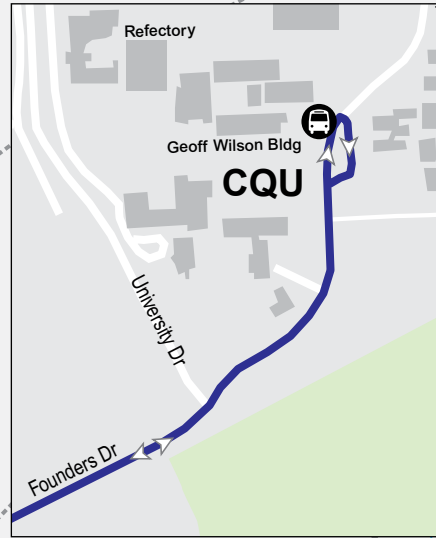

 **translink**

440, 441, 442

440 Rockhampton to Zilzie via Yeppoon

441 Rockhampton to Keppel Sands

442 Rockhampton to Zilzie via Carrawal and Emu Park

Effective from **26 September 2022**

Route descriptions

442 Rockhampton to Zilzie via Carrawal and Emu Park servicing Stockland Rockhampton, Limestone Creek and Iron Pot. Operates 5 days.

Key

- route 440
- - - 440 occasional
- route 441
- - - route 442
- train line and station
- shopping centre
- school
- educational institution
- hospital
- airport
- fare zone boundary
- S 4** map reference - see handheld timetable