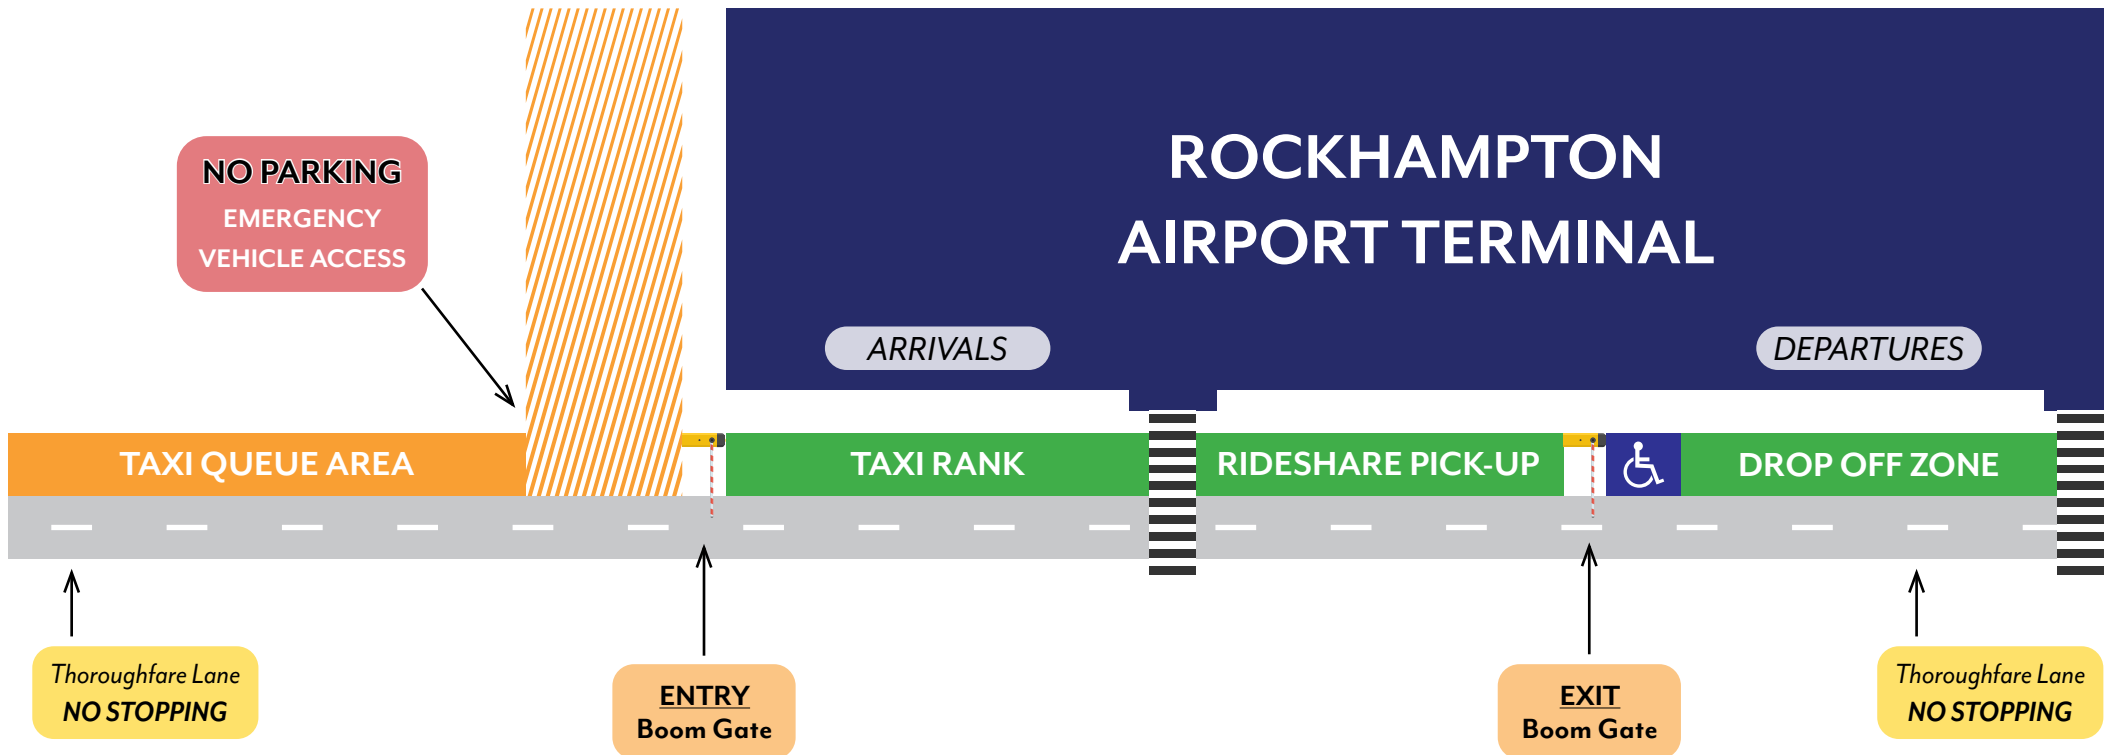

GROUND TRANSPORT ZONE

The DROP OFF ZONE is a shared drop area for taxis, ride-share or limousines.