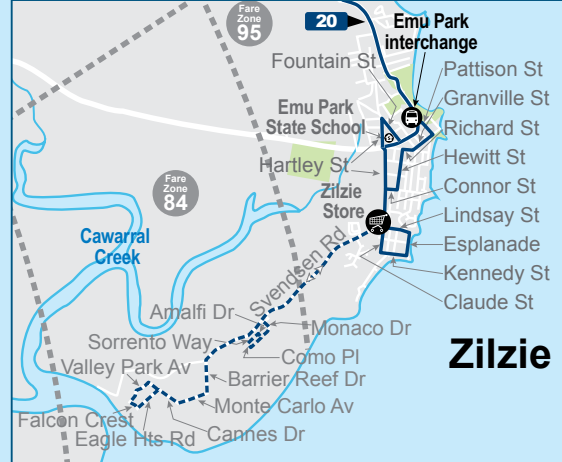

**Key**

- Bus route
- Occasional route
- Route number
- Train line and station
- Shopping centre
- School
- Educational institution
- Hospital
- Airport
- Fare zone boundary

**North**

Route 20

Rockhampton to Emu Park/Zilzie via Yeppoon

Explanations

- Express limited stopping service. This journey starts from Rockhampton Grammar schools.
- Service operates on school days only
- Service operates during school holidays only
- Travels from Rockhampton Airport
- \* Route 20 at 6.30am Monday to Friday travels to Emu Park via Emu Park Rd

Route 20

**Zilzie/Emu Park to Rockhampton via Yeppoon**

servicing Zilzie, Emu Park, Kinka Beach, Mulambin Beach, Rosslyn Bay, Lammermoor, Cooee Bay, Yeppoon, Central Queensland University, TAFE and airport

Saturday								
major stops	am	am	am	am	pm	pm	pm	
Emu Park	5.22	8.18	8.57	11.07	2.35	-	5.03	7.50
Kinka Beach	5.27	8.23	9.02	11.12	2.40	-	5.08	7.55
Rosslyn Bay	5.35	8.31	9.10	11.20	2.48	-	5.16	8.03
Lammermoor	5.42	8.38	9.17	11.27	2.55	-	5.23	8.10
Cooee Bay	5.45	8.41	9.20	11.30	2.58	-	5.26	8.13
Yeppoon/Hill St	5.50	8.46	9.25	11.35	3.03	4.30	5.31	8.18
Yeppoon/Keppel Bay Plaza	5.52	8.49	9.28	11.38	3.06	4.33	5.34	8.21
Yeppoon Central SC	5.53	8.50	9.29	11.39	3.07	4.34	5.35	8.23
Yeppoon/Cawarral Rds	6.13	9.12		12.01	3.29	4.56	5.54	-
CQ University								
Stockland Rockhampton	6.29	9.28		12.17	3.45	5.10	6.08	-
Rockhampton City	6.37	9.36		12.25	3.53	5.17	6.16	-
Rockhampton TAFE								-
Rockhampton Airport				12.32				-