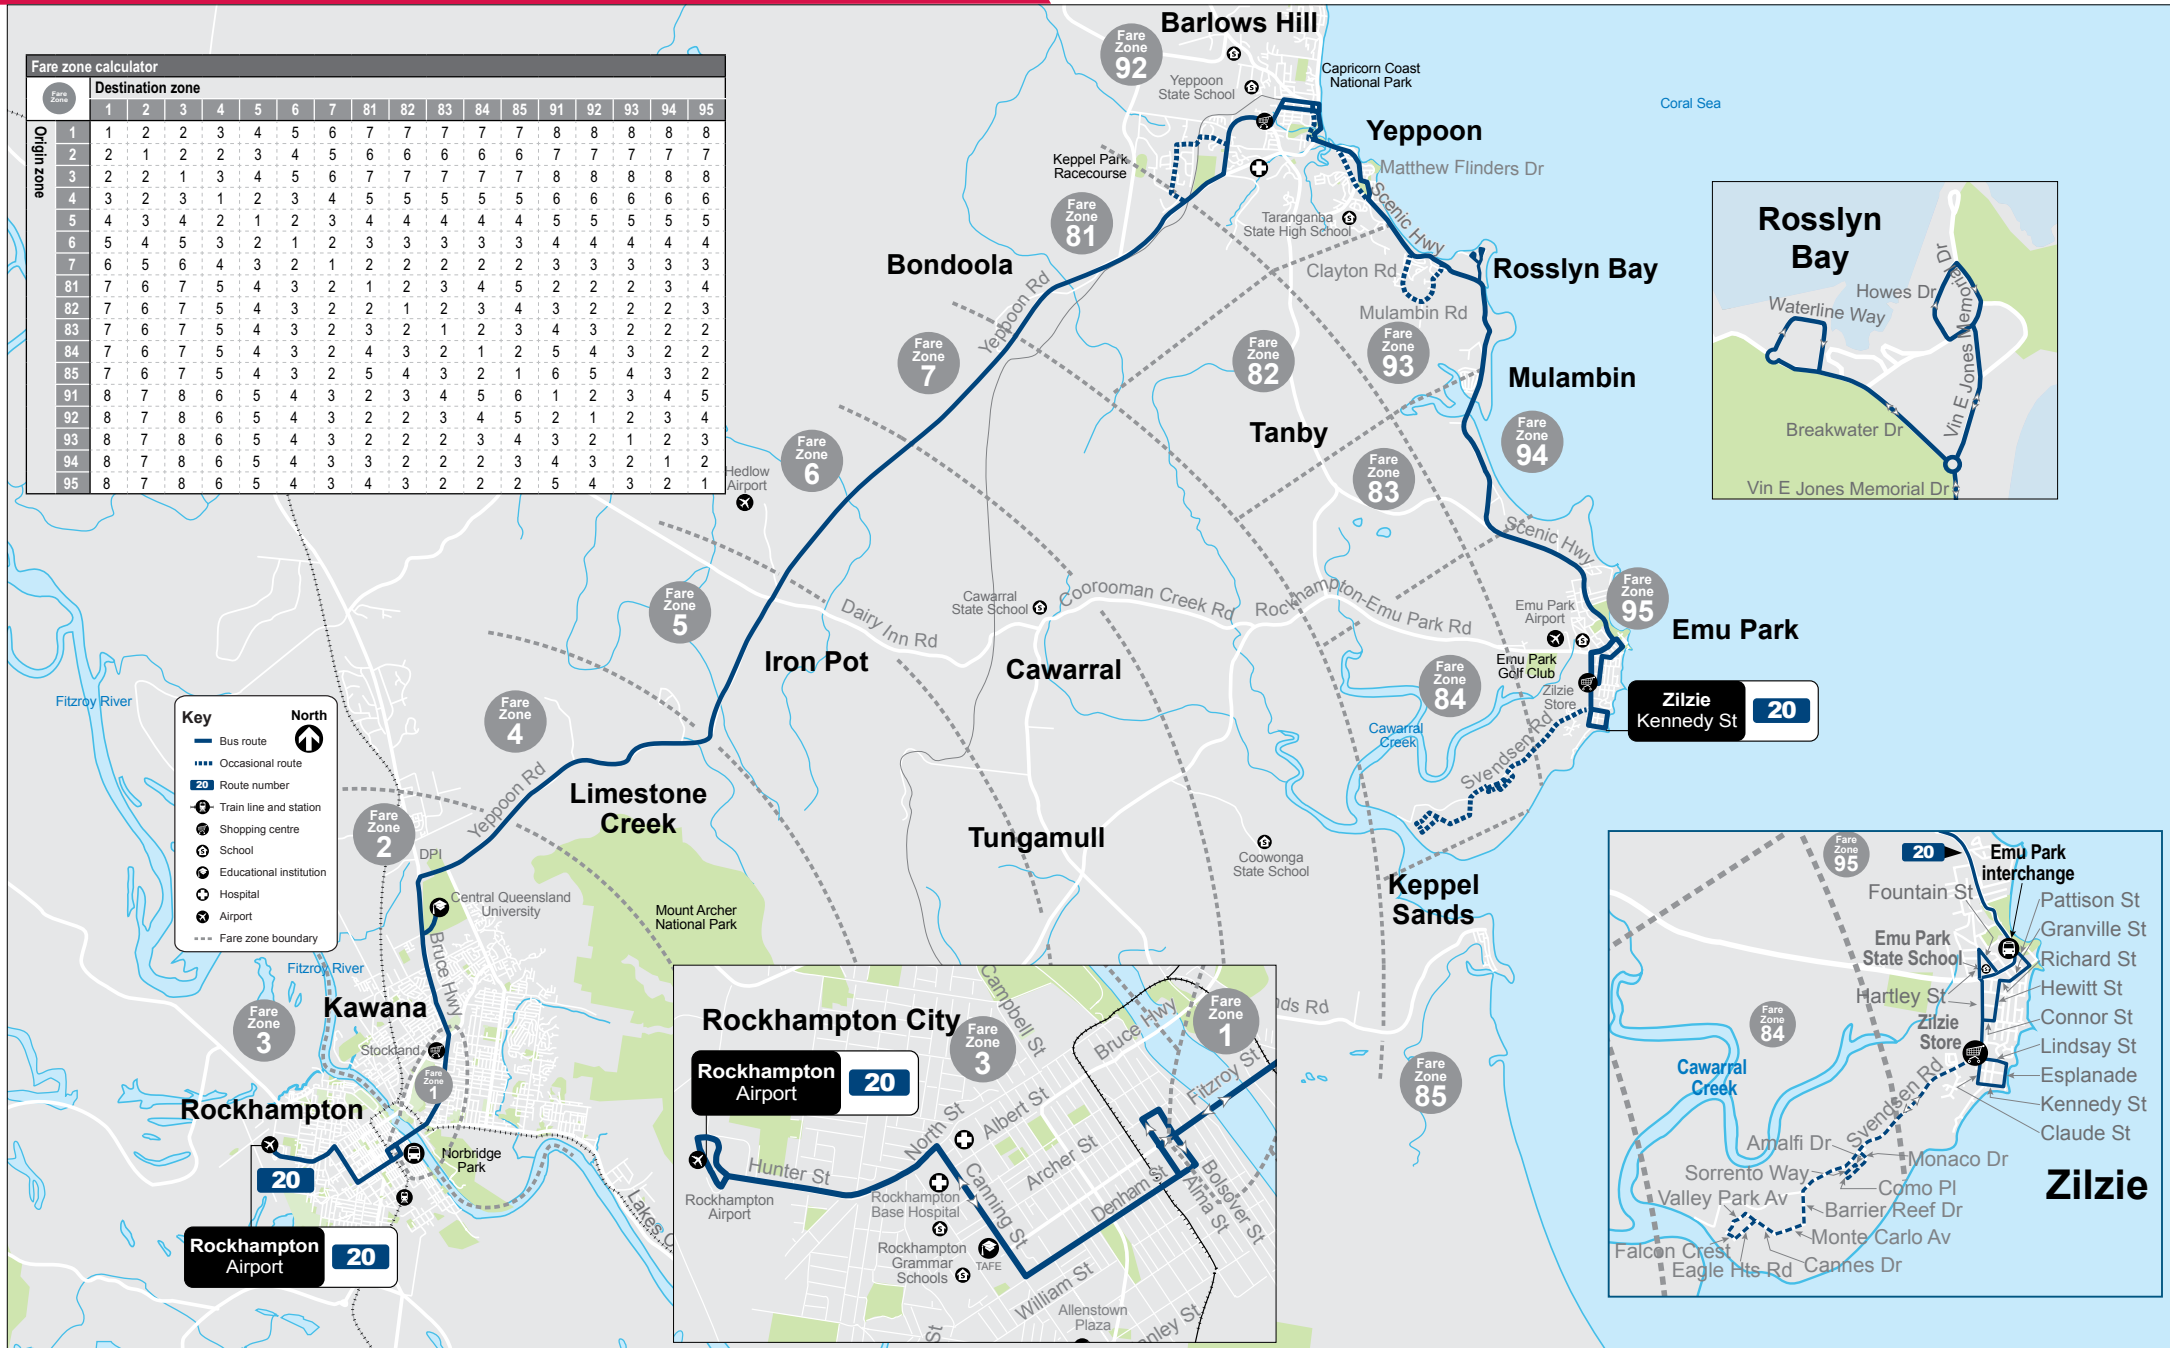

Fare zone calculator

Fare Zone	Destination zone																		
	1	2	3	4	5	6	7	81	82	83	84	85	91	92	93	94	95		
1	1	2	2	3	4	5	6	7	7	7	7	7	8	8	8	8	8		
2	2	1	2	2	3	4	5	6	6	6	6	6	7	7	7	7	7		
3	2	2	1	3	4	5	6	7	7	7	7	7	8	8	8	8	8		
4	3	2	3	1	2	3	4	5	5	5	5	5	6	6	6	6	6		
5	4	3	4	2	1	2	3	4	4	4	4	4	5	5	5	5	5		
6	5	4	5	3	2	1	2	3	3	3	3	3	4	4	4	4	4		
7	6	5	6	4	3	2	1	2	2	2	2	2	3	3	3	3	3		
81	7	6	7	5	4	3	2	1	2	3	4	5	2	2	2	3	4		
82	7	6	7	5	4	3	2	2	1	2	3	4	3	2	2	2	3		
83	7	6	7	5	4	3	2	3	2	1	2	3	4	3	2	2	2		
84	7	6	7	5	4	3	2	4	3	2	1	2	5	4	3	2	2		
85	7	6	7	5	4	3	2	5	4	3	2	1	6	5	4	3	2		
91	8	7	8	6	5	4	3	2	3	4	5	6	1	2	3	4	5		
92	8	7	8	6	5	4	3	2	2	3	4	5	2	1	2	3	4		
93	8	7	8	6	5	4	3	2	2	3	4	5	3	2	1	2	3		
94	8	7	8	6	5	4	3	3	2	2	2	3	4	3	2	1	2		
95	8	7	8	6	5	4	3	4	3	2	2	2	5	4	3	2	1		

**Key**

- Bus route
- Occasional route
- Route number
- Train line and station
- Shopping centre
- School
- Educational institution
- Hospital
- Airport
- Fare zone boundary

**North**

Route 20

Rockhampton to Emu Park/Zilzie via Yeppoon

Explanations

- Express limited stopping service. This journey starts from Rockhampton Grammar schools.
- Service operates on school days only
- Service operates during school holidays only
- Travels from Rockhampton Airport
- \* Route 20 at 6.30am Monday to Friday travels to Emu Park via Emu Park Rd