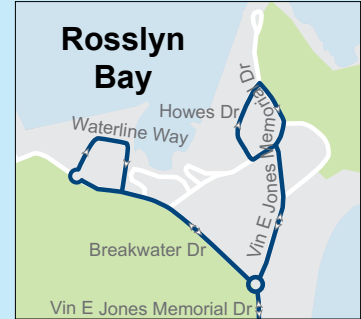

**Key**

- Bus route
- Occasional route
- Route number
- Train line and station
- Shopping centre
- School
- Educational institution
- Hospital
- Airport
- Fare zone boundary

**North**

Route 20

Rockhampton to Emu Park/Zilzie via Yeppoon

Route 20

**Zilzie/Emu Park to Rockhampton via Yeppoon**

servicing Zilzie, Emu Park, Kinka Beach, Mulambin Beach, Rosslyn Bay, Lammermoor, Cooee Bay, Yeppoon, Central Queensland University, TAFE and airport

Saturday								
major stops	am	am	am	am	pm	pm	pm	
Emu Park	5.22	8.18	8.57	11.07	2.35	-	5.03	7.50
Kinka Beach	5.27	8.23	9.02	11.12	2.40	-	5.08	7.55
Rosslyn Bay	5.35	8.31	9.10	11.20	2.48	-	5.16	8.03
Lammermoor	5.42	8.38	9.17	11.27	2.55	-	5.23	8.10
Cooee Bay	5.45	8.41	9.20	11.30	2.58	-	5.26	8.13
Yeppoon/Hill St	5.50	8.46	9.25	11.35	3.03	4.30	5.31	8.18
Yeppoon/Keppel Bay Plaza	5.52	8.49	9.28	11.38	3.06	4.33	5.34	8.21
Yeppoon Central SC	5.53	8.50	9.29	11.39	3.07	4.34	5.35	8.23
Yeppoon/Cawarral Rds	6.13	9.12		12.01	3.29	4.56	5.54	-
CQ University								
Stockland Rockhampton	6.29	9.28		12.17	3.45	5.10	6.08	-
Rockhampton City	6.37	9.36		12.25	3.53	5.17	6.16	-
Rockhampton TAFE								-
Rockhampton Airport				12.32				-

Yeppoon Central SC = Yeppoon Central Shopping Centre